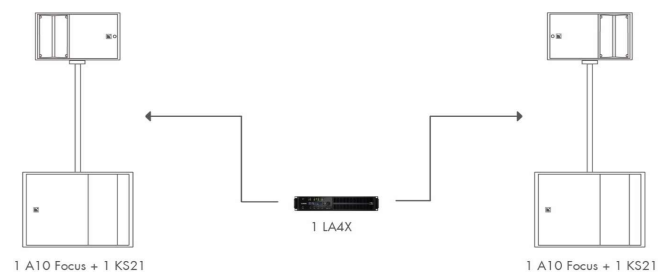

A10 KIT LIST

CONFIGURATION