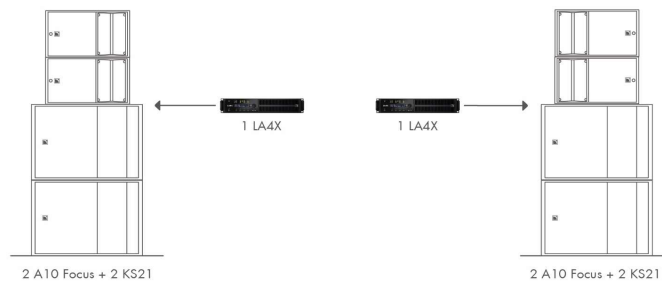

2 A10 Wide

4 A10 Focus

4 A10 Wide