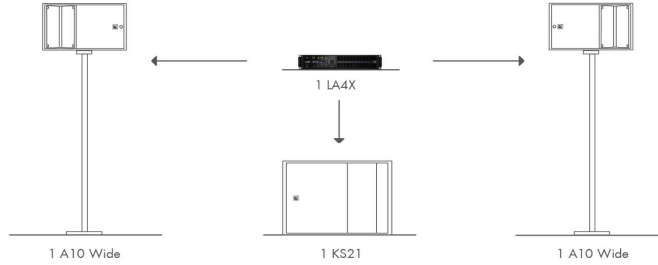

2 A10 Wide

4 A10 Focus

4 A10 Wide